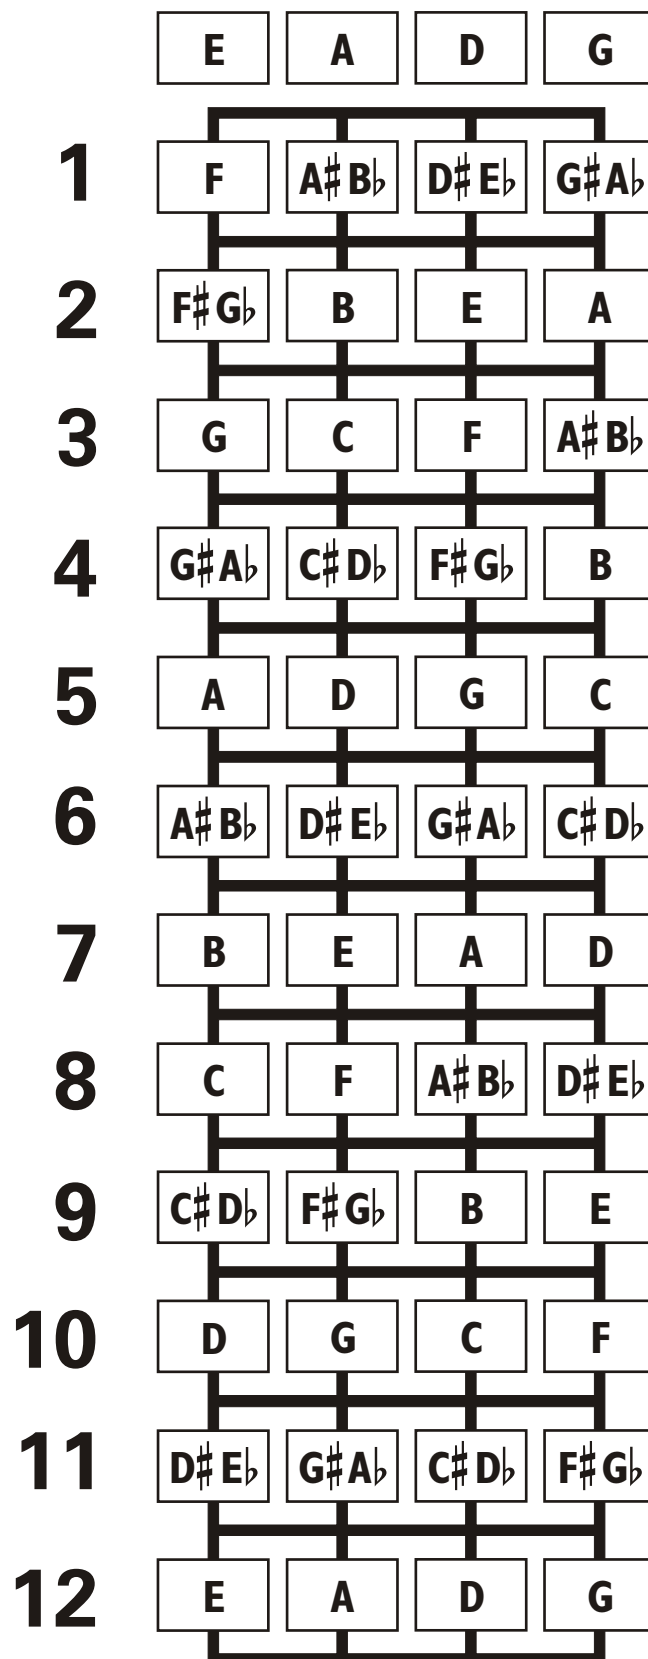

4-STRING PICCOLO BASS TUNING

(Tuned an octave above standard bass guitar tuning)