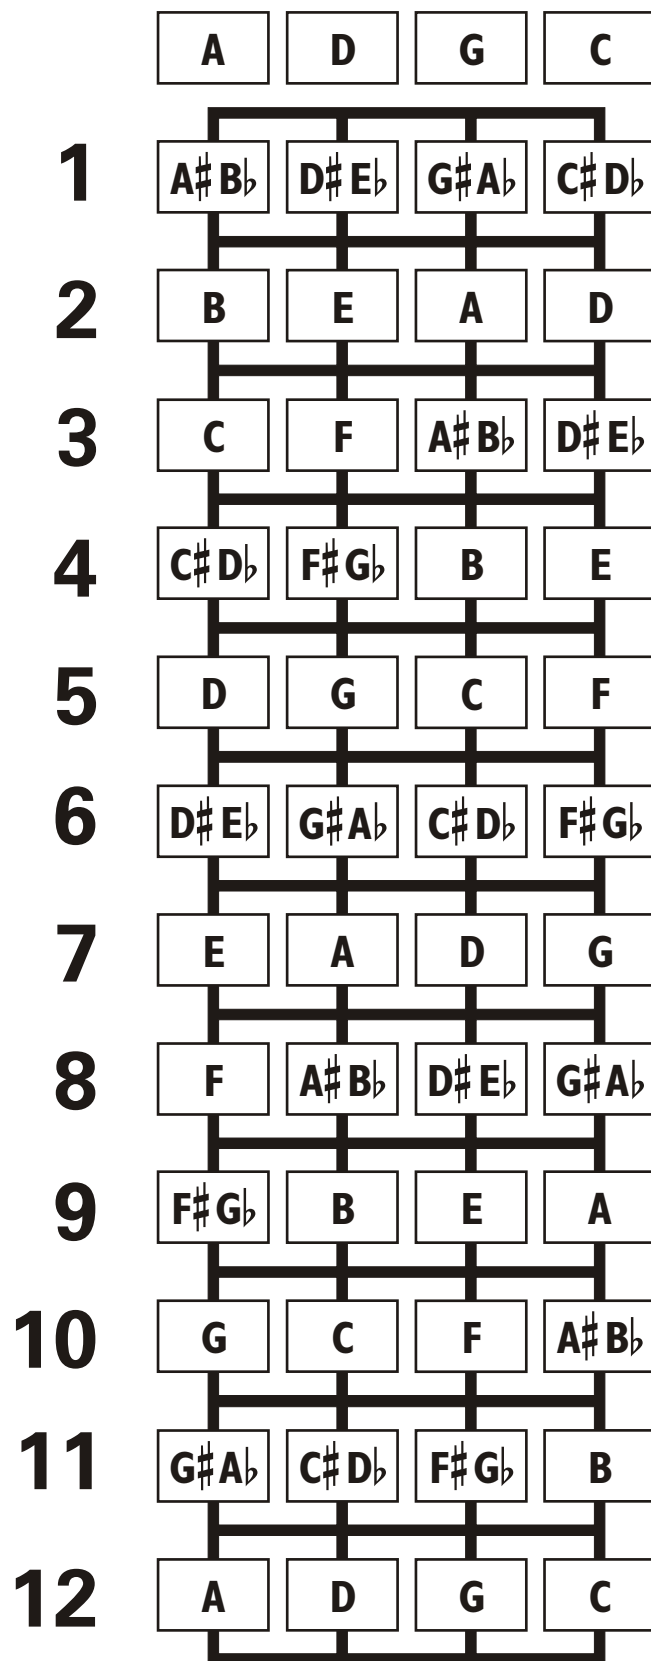

4-STRING TENOR TUNING