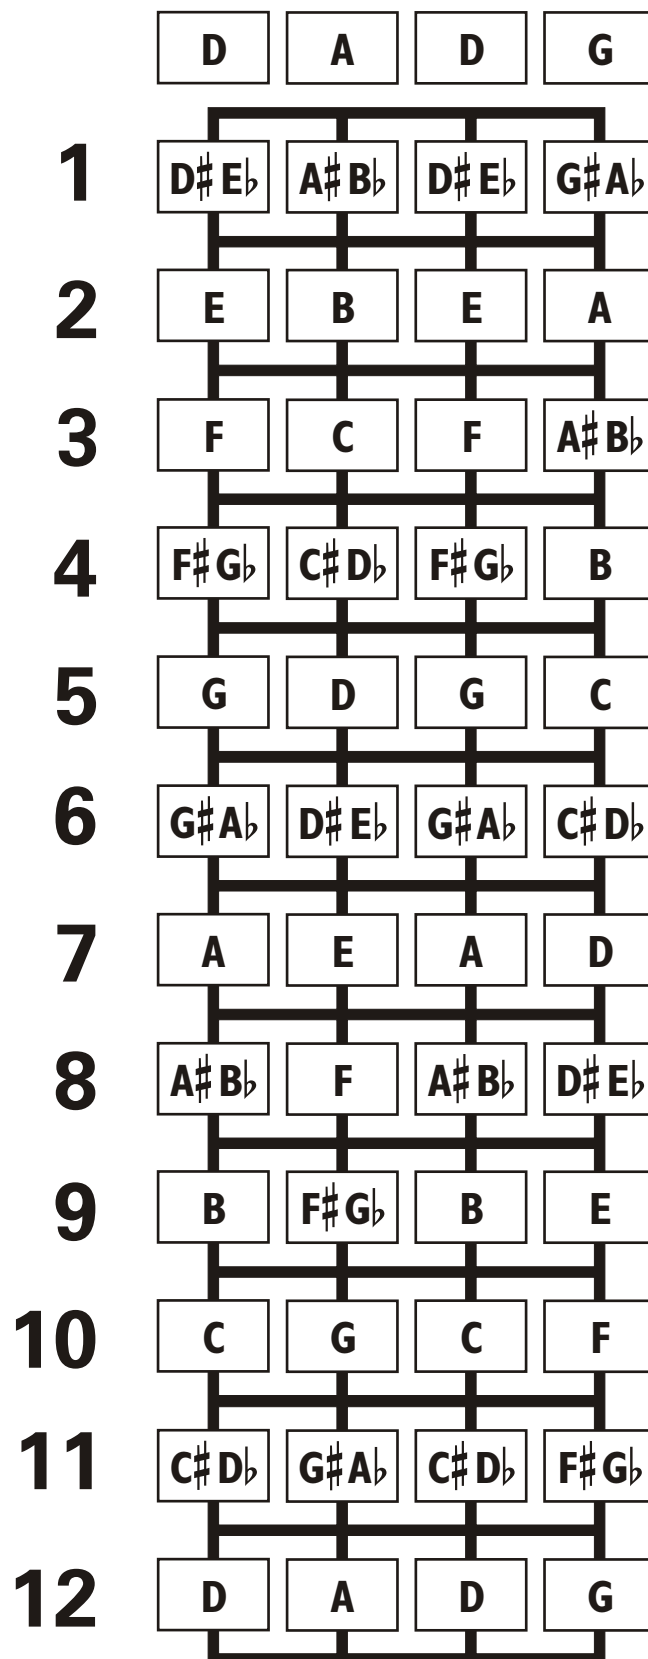

4-STRING DROP D TUNING