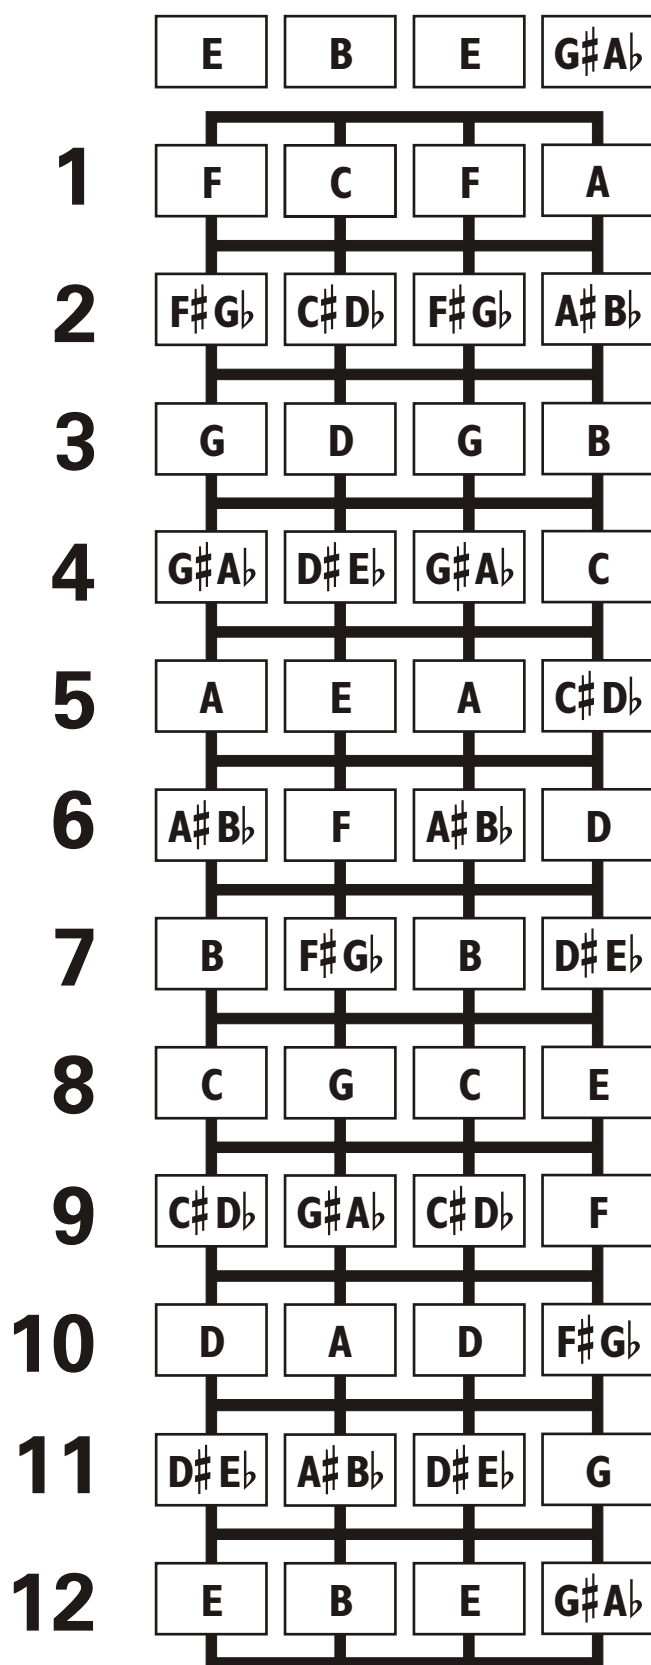

4-STRING OPEN E TUNING