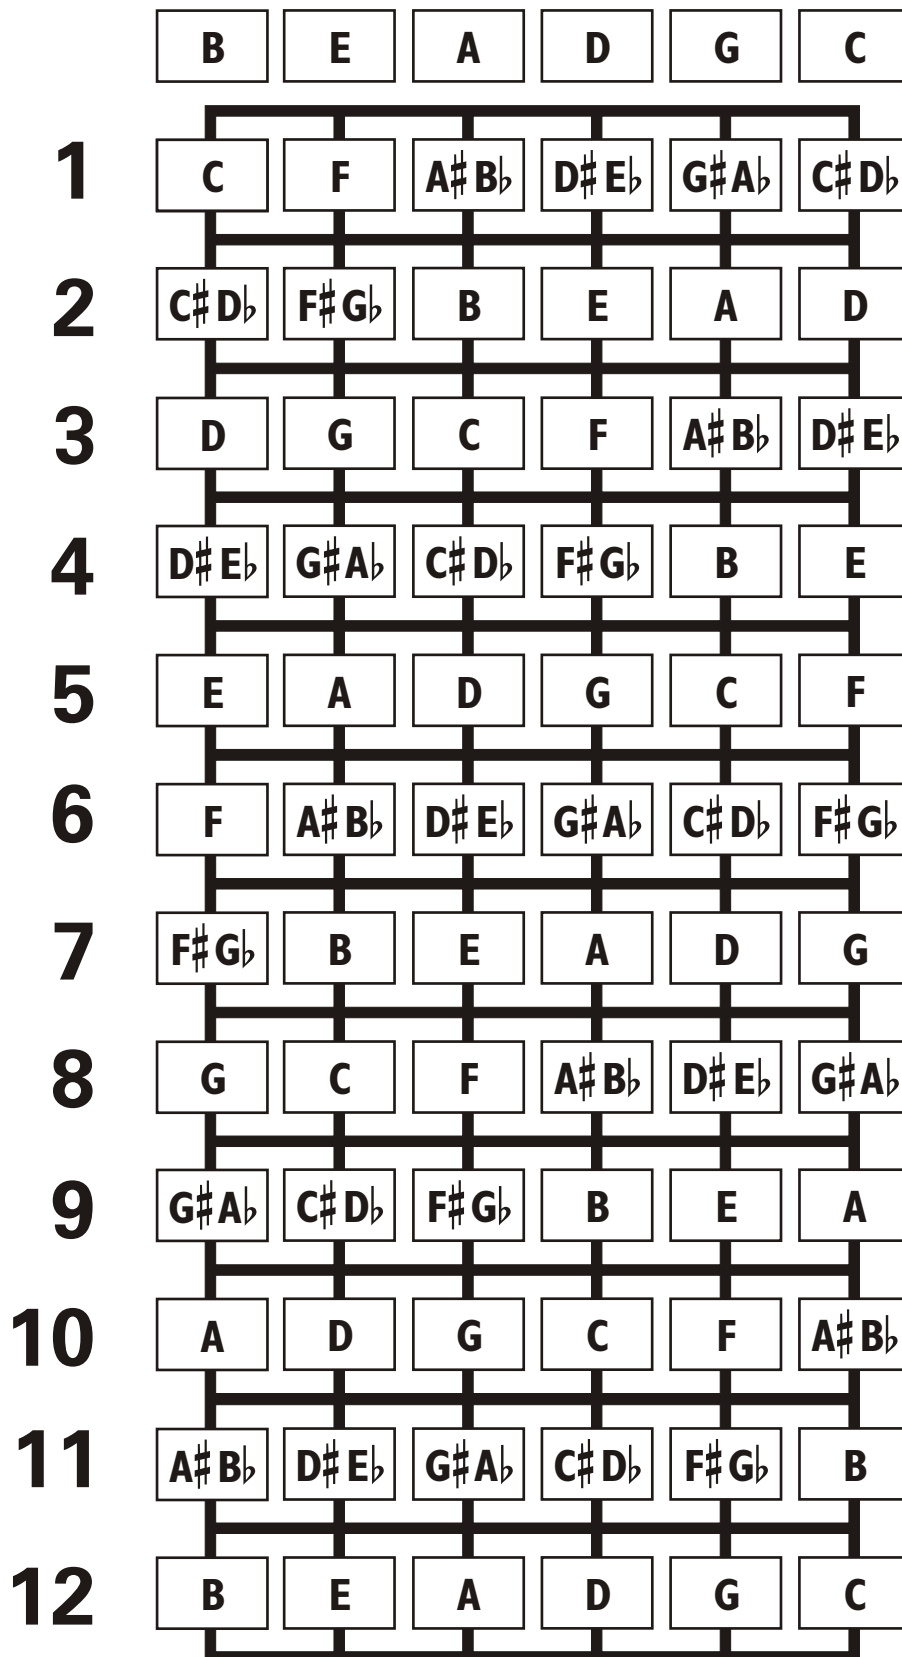

6-STRING STANDARD TUNING