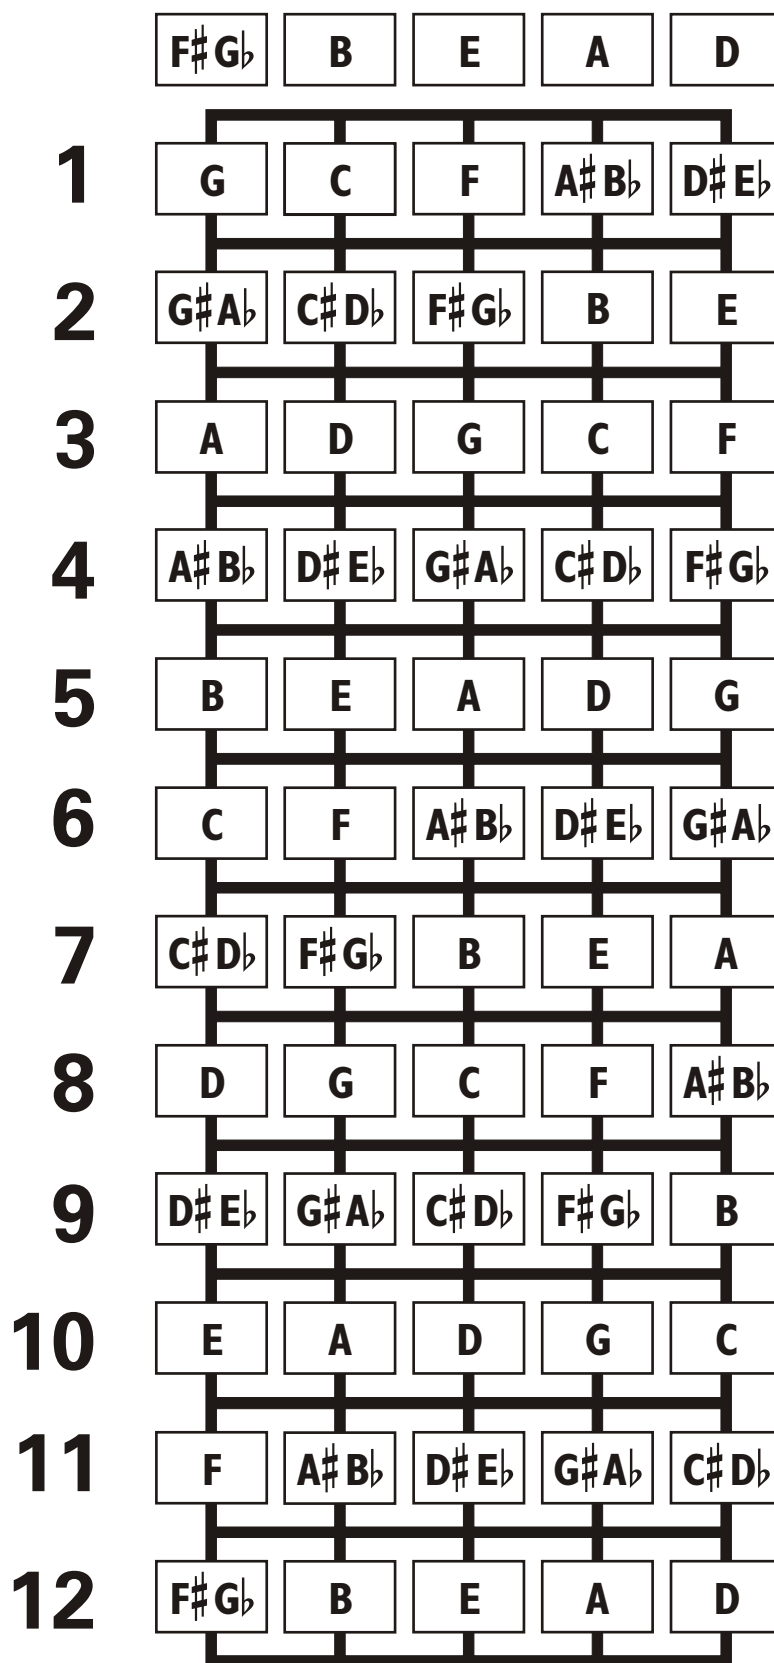

5-STRING F#BEAD TUNING