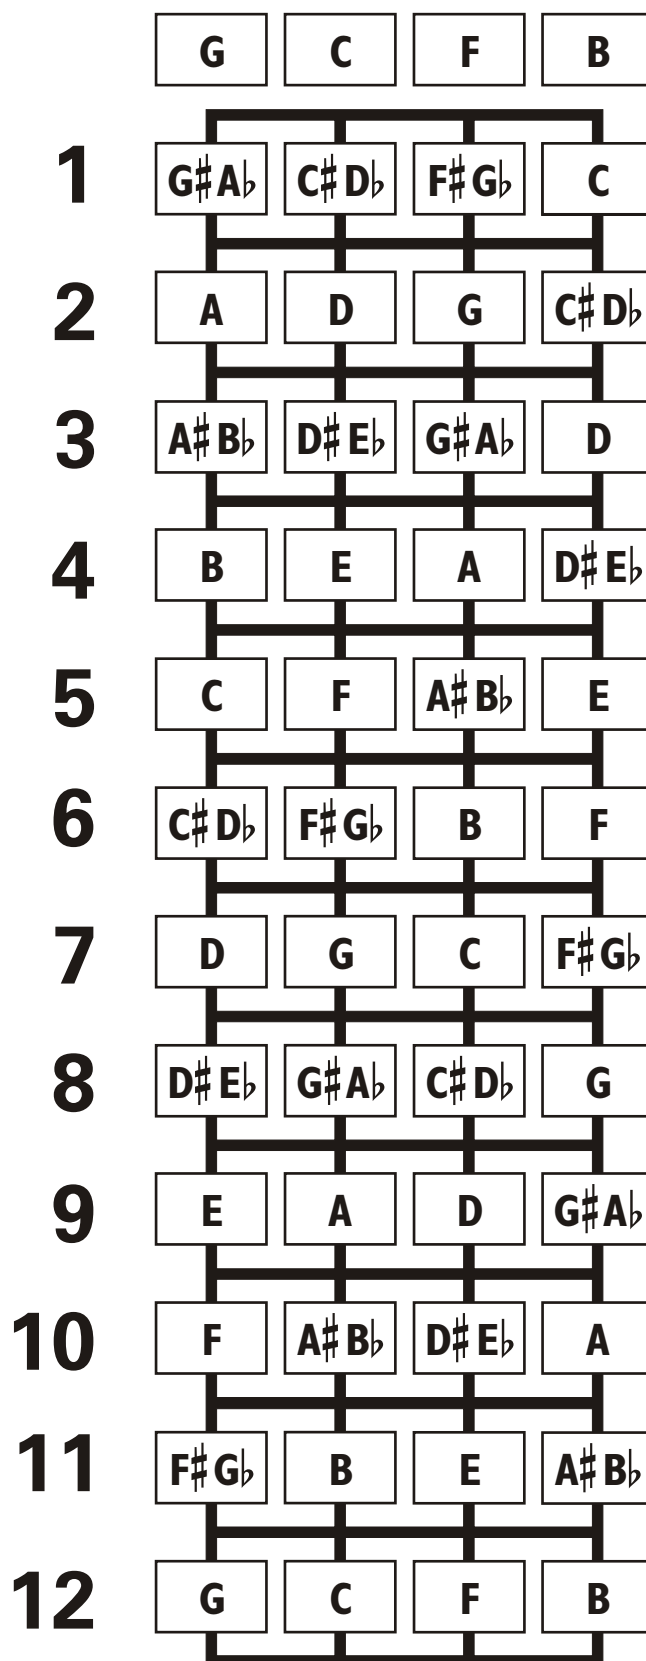

4-STRING CGDG (Gsus4) TUNING

(As used by Ty Tabor)