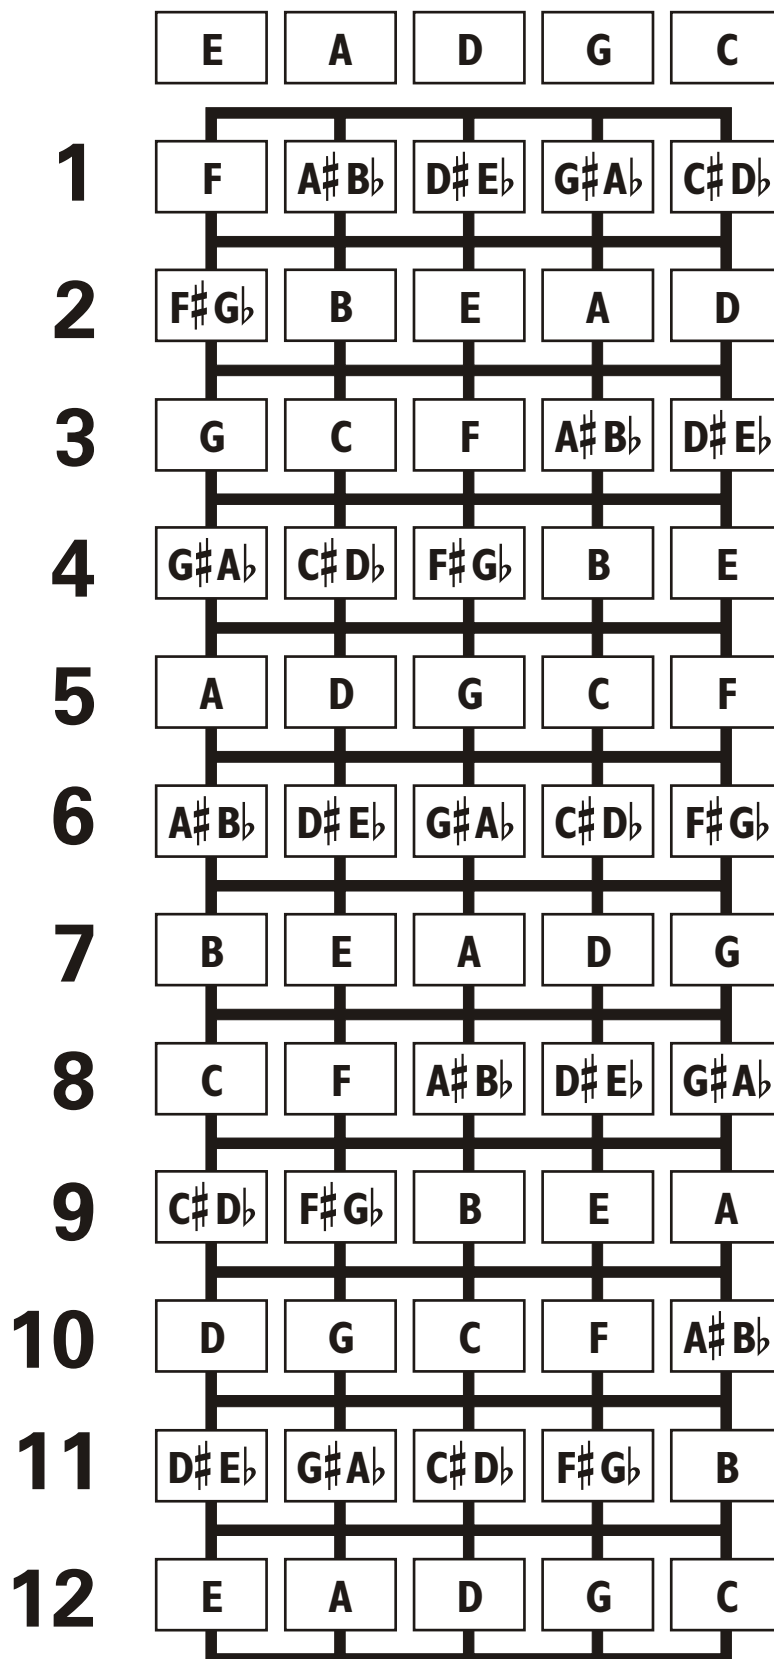

5-STRING STANDARD C TUNING