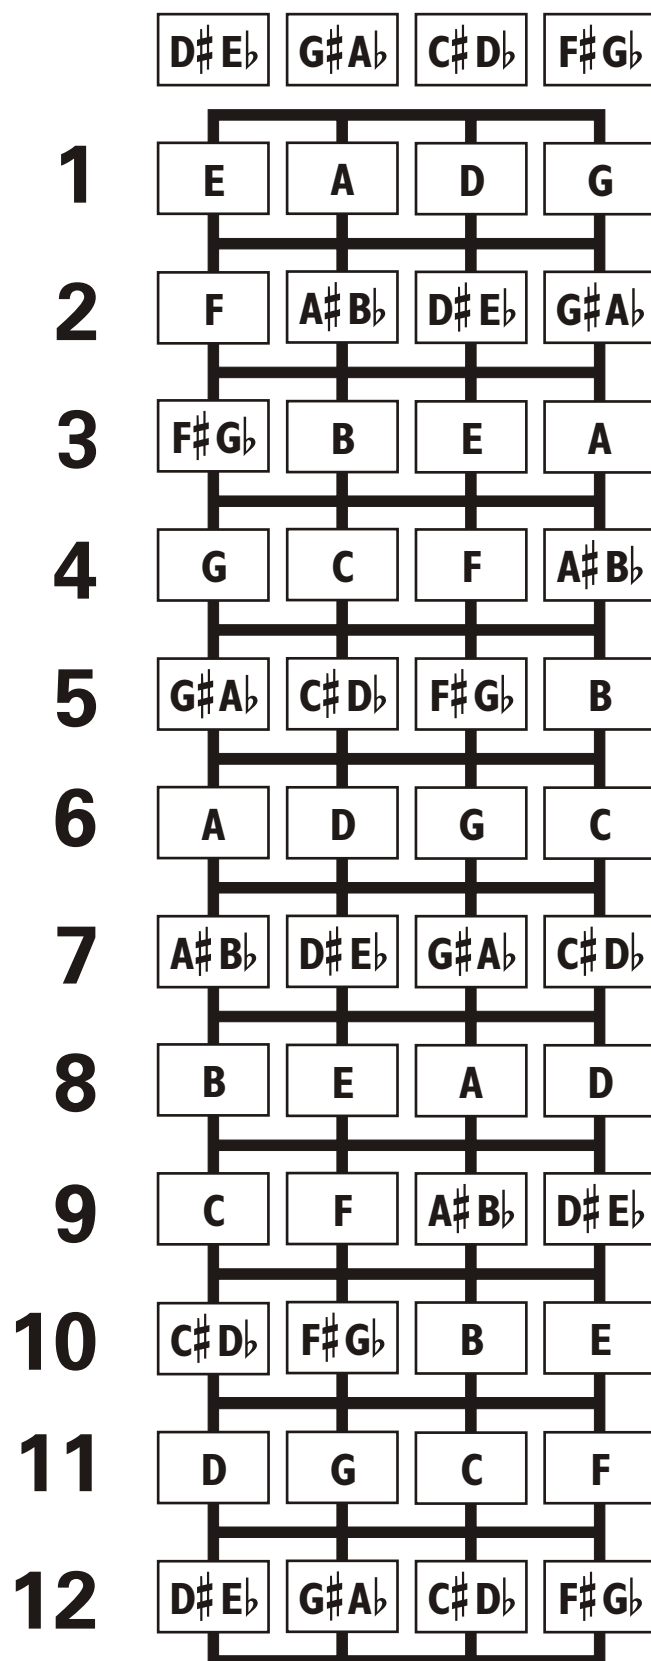

4-STRING SEMITONE FLAT TUNING