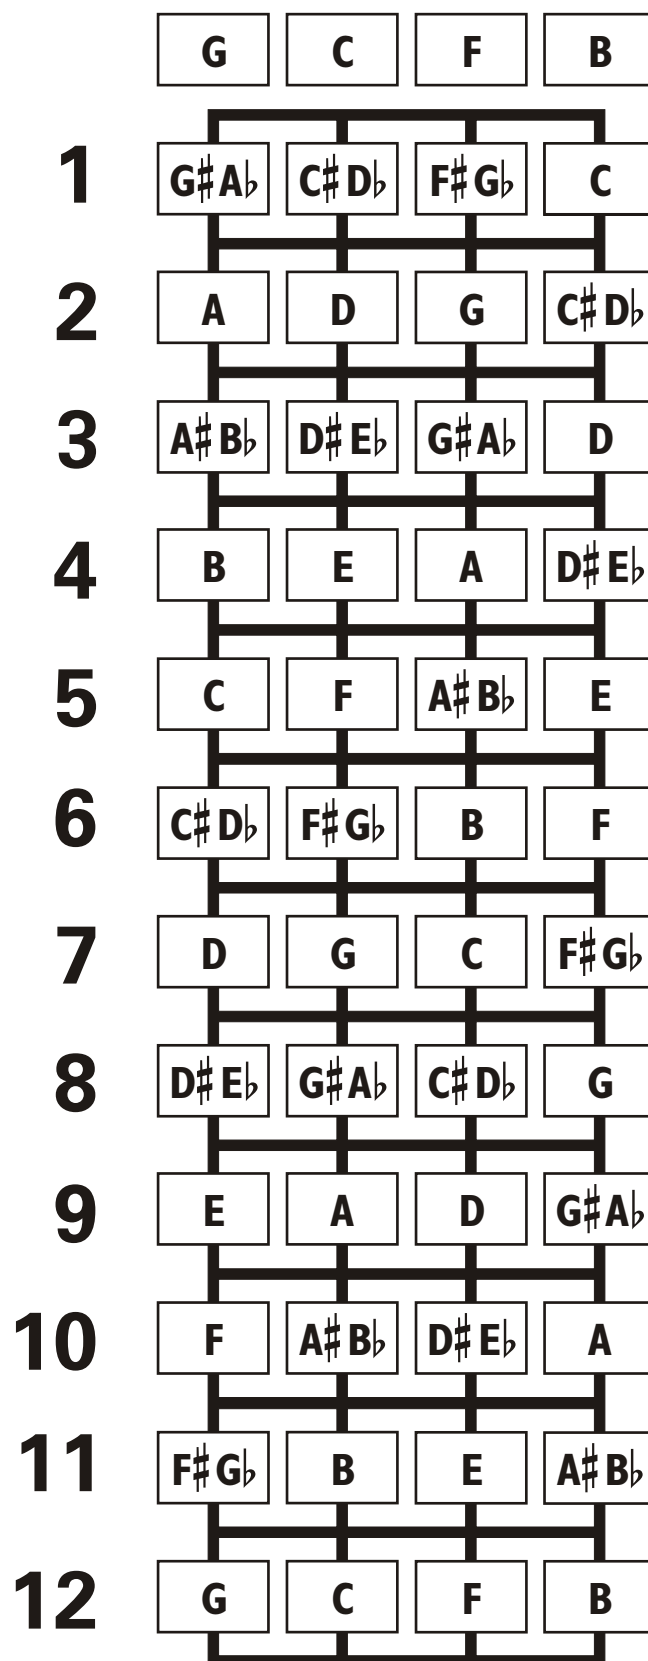

4-STRING OLD SKOOL STANDARD TUNING