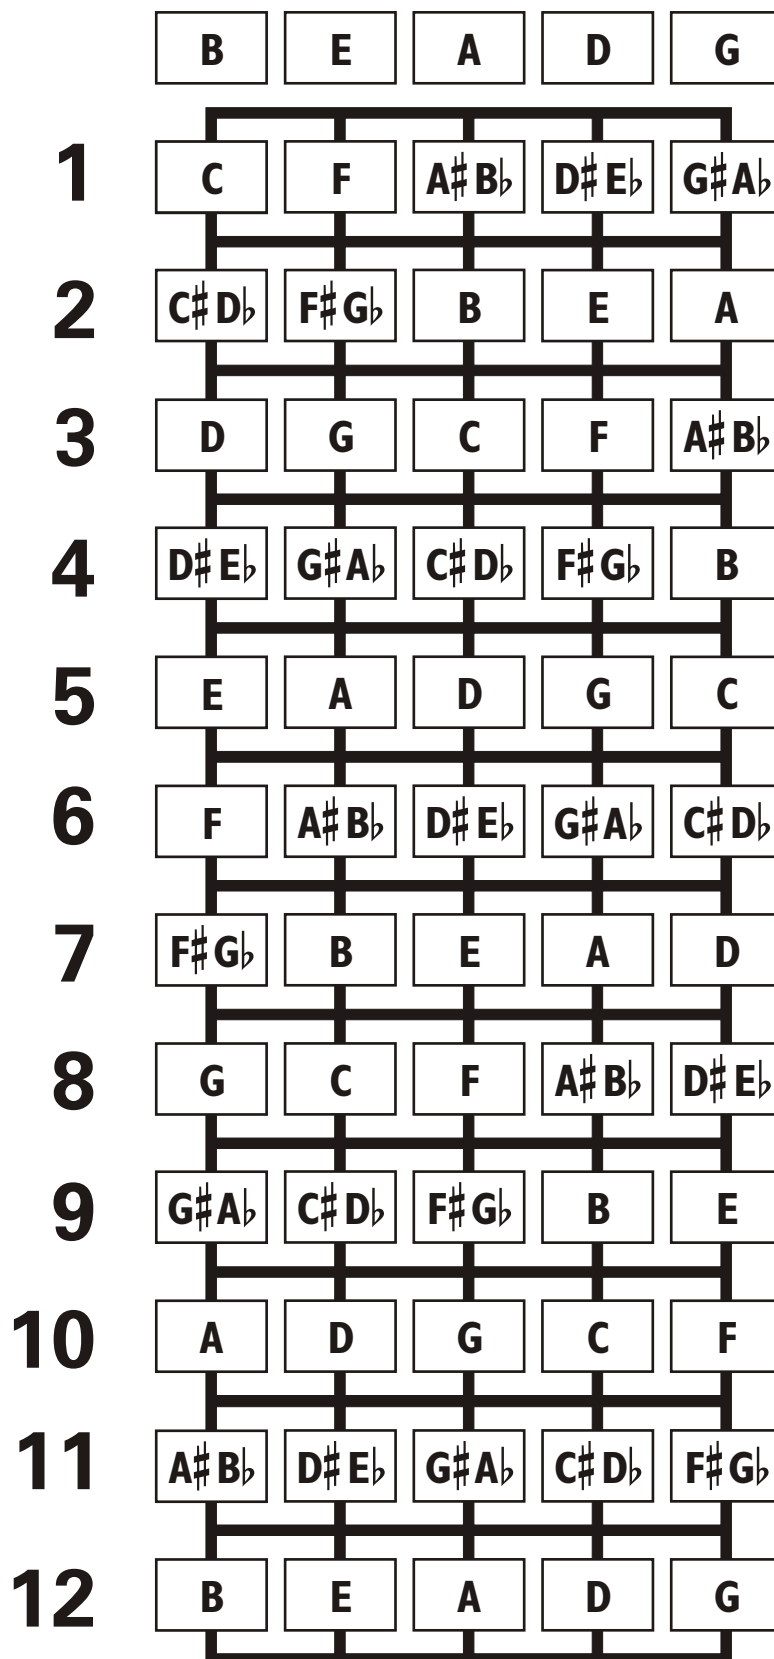

5-STRING STANDARD B TUNING