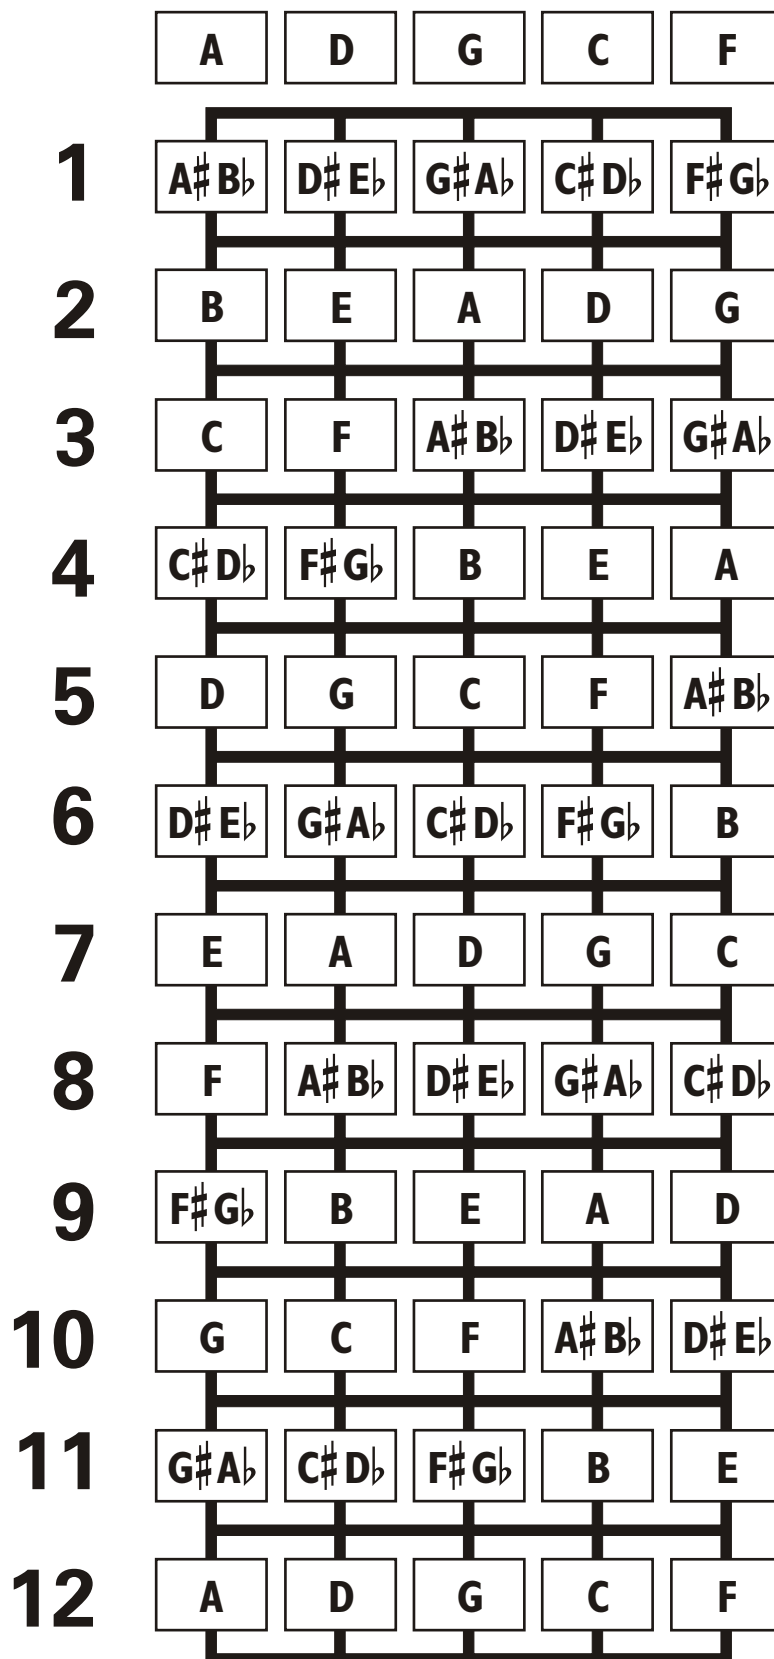

5-STRING TENOR TUNING