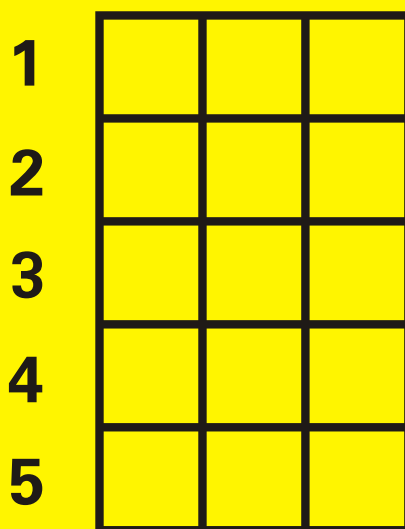

# THE MUSICIAN'S WORKBOOK IV Bass Guitar

Fretboard Layouts  
For Alternative Tunings

Compiled by Tobe A. Richards