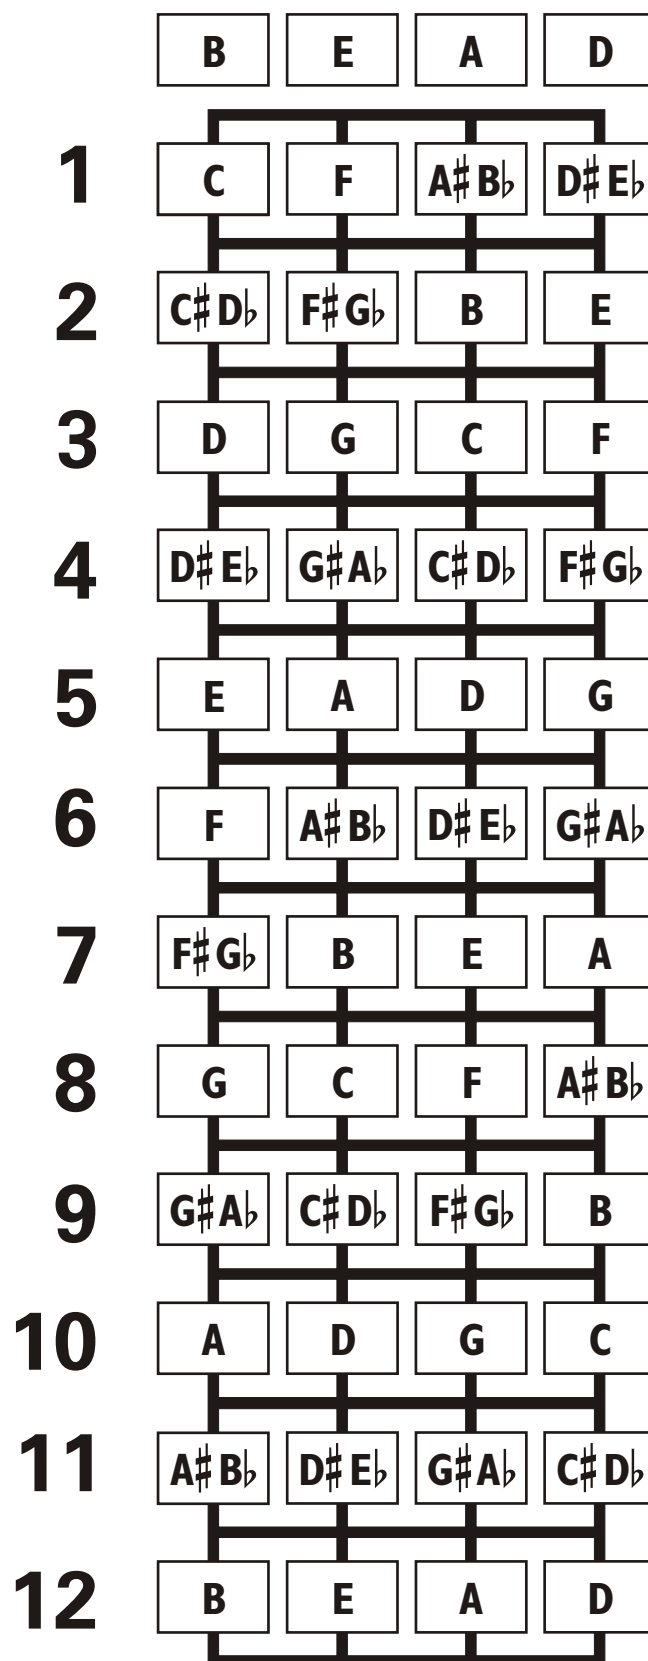

4-STRING BEAD (E7sus4) TUNING