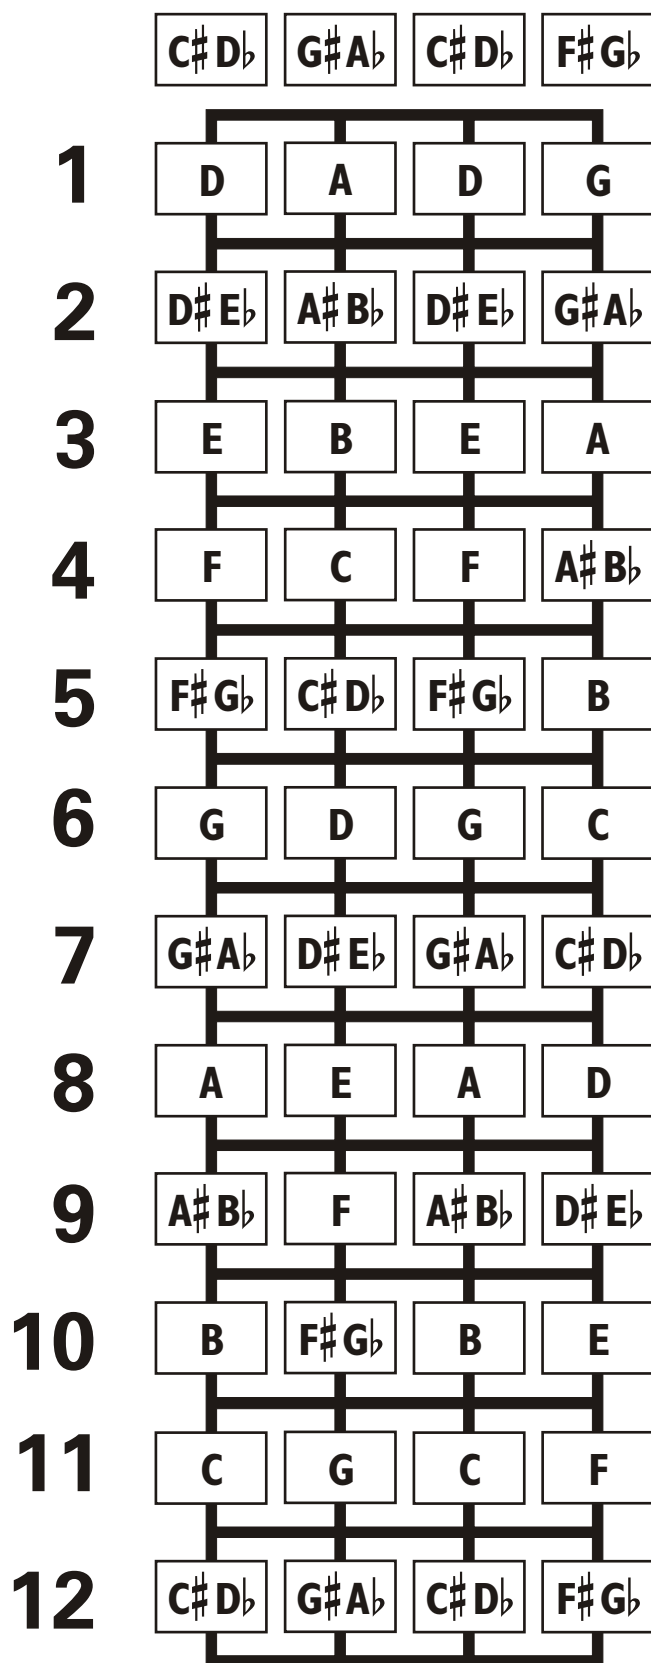

4-STRING DROP D SEMITONE FLAT TUNING