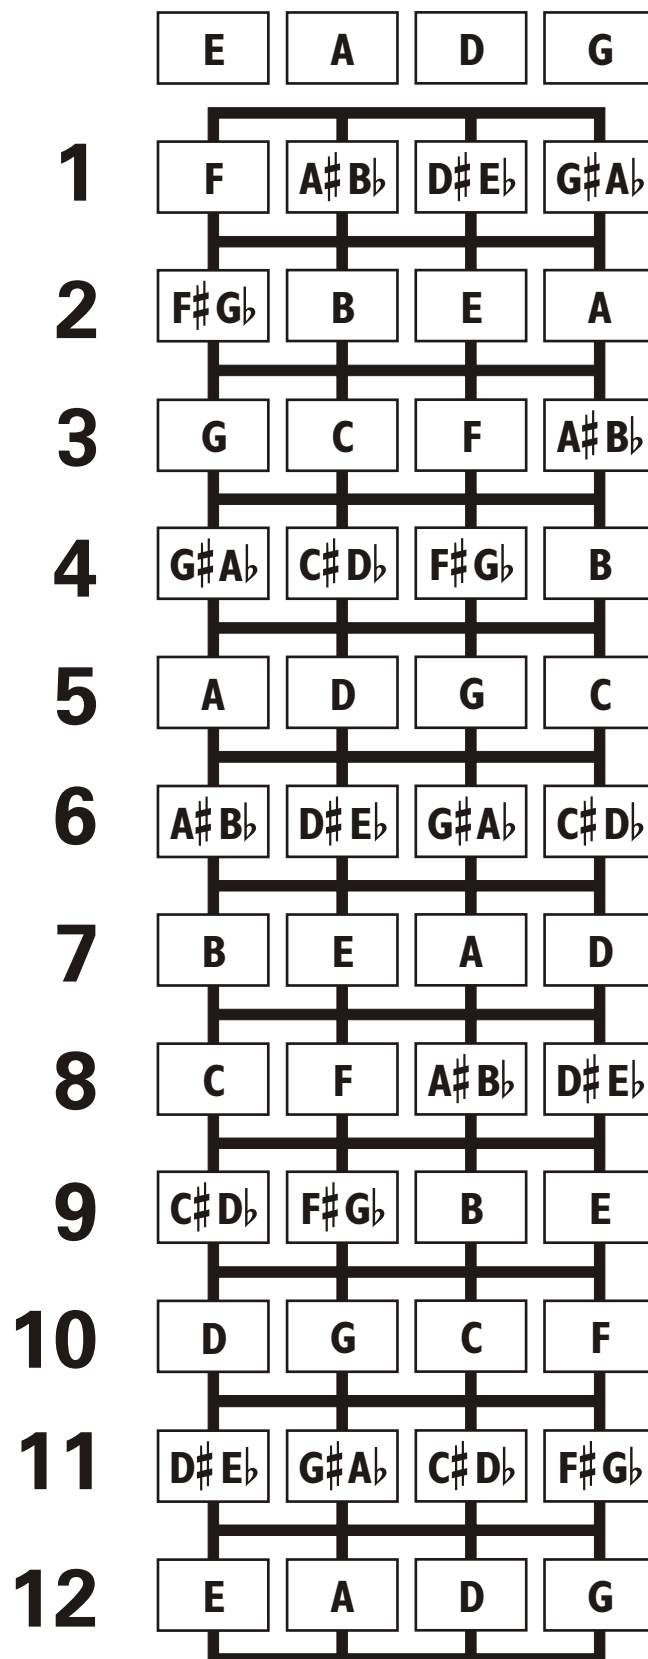

4-STRING STANDARD TUNING